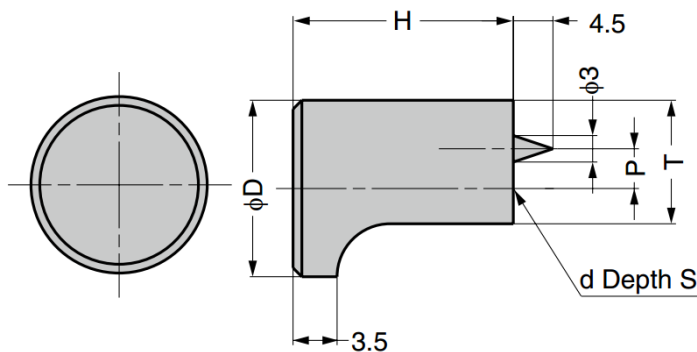

GMRB Brass Knob Pull

Features

- Unique white bronze plating finish

Notes

- Pin position and size may vary

Parts Included

- Truss head screw M4 x 25

Part No.	Material	Finish	D	P
GMRB-18	Brass	White Bronze Plating	18	5
GMRB-24			24	5.5

GGLA Brass Knob Pull

Features

- Unique white bronze plating finish

Notes

- Pin position and size may vary

Parts Included

- GGLA-12: Truss head screw M3 x 25
- GGLA-16, GGLA-20: Truss head screw M4 x 25

Part No.	Material	Finish	D	H	T	P	d	S
GGLA-12	Brass	White Bronze Plating	12	18	8.5	3.5	M3	8
GGLA-16			16	22	11	4		
GGLA-20			20	25	14	4.5	M4	10